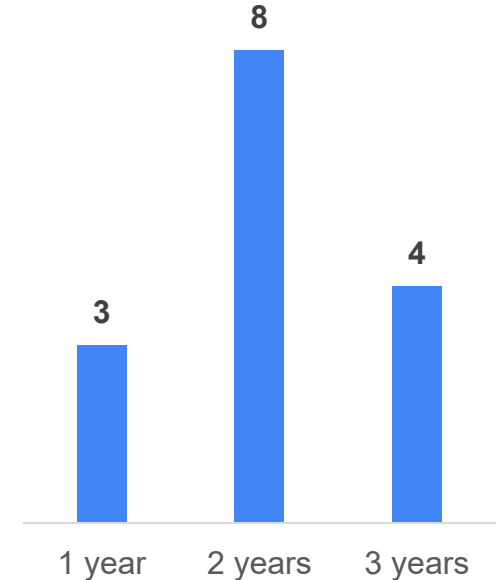

RIIM Competition: Zero Hunger Theme

→ Focus Area: Food

Total Research Funding:
Rp 7,408,100,000

Total Project:
15 projects

Total Project Based on Funding Batch

Total Project Based on Institution

Total Project Based on Research Time Period