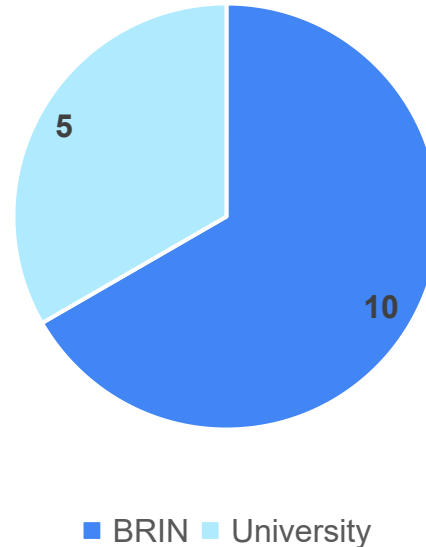

RIIM Competition: Zero Hunger Theme

→ Focus Area: Food

Total Research Funding:
Rp 7,408,100,000

Total Project:
15 projects

Total Project Based on Funding Batch

Total Project Based on Institution

Total Project Based on Research Time Period