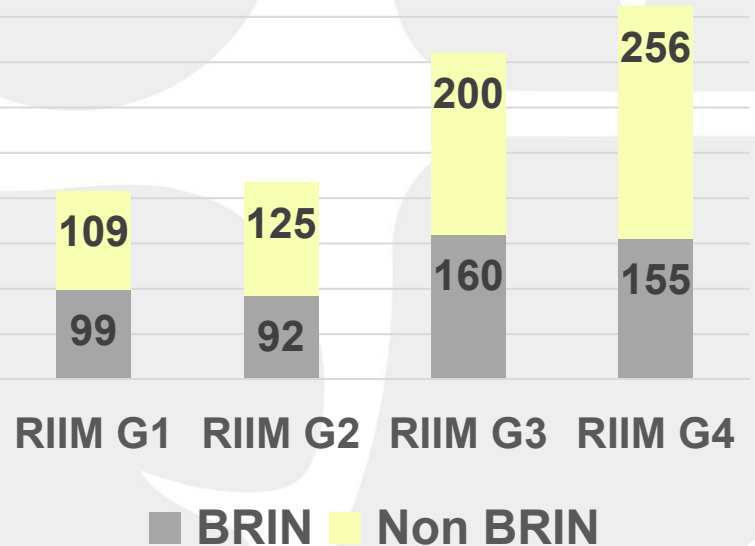

FOCUS AREA

Research Funding of RIIM Batch 1-4

TOTAL FUNDING Batch 1-4:
IDR 543,709,004,340

1196
Project

Total Project Accepted based
on Institution Type - Batch

Total Grantee RIIM Batch 1-4 based on Focus Area