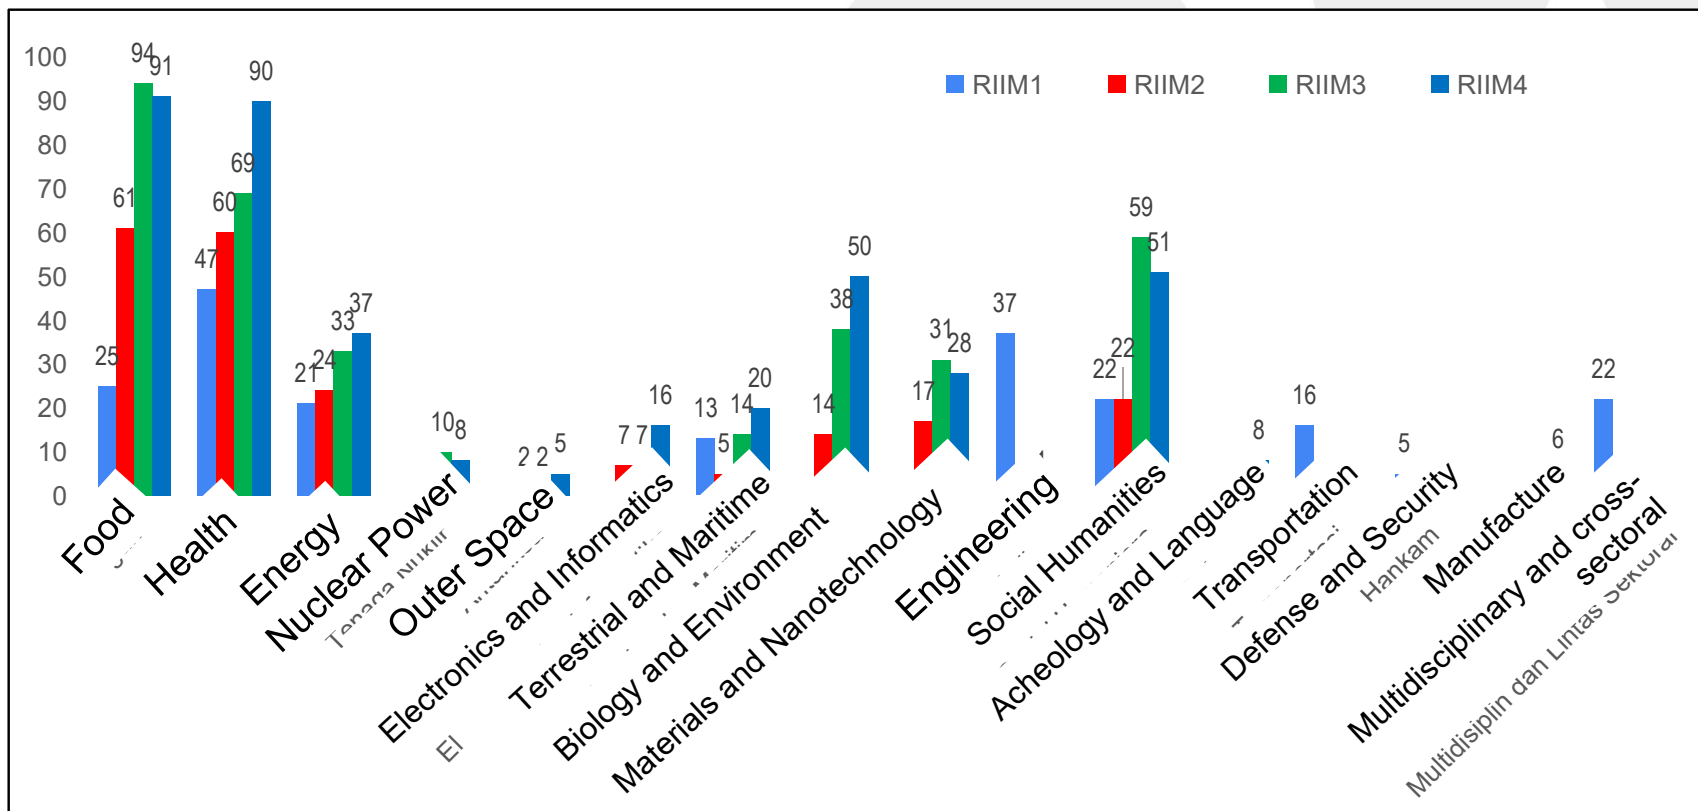

RIIM Competition: Zero Hunger Theme

→ Focus Area: Food

Total Research Funding:
Rp 7,408,100,000

Total Project:
15 projects

Total Project Based on Funding Batch

Total Project Based on Institution

Total Project Based on Research Time Period