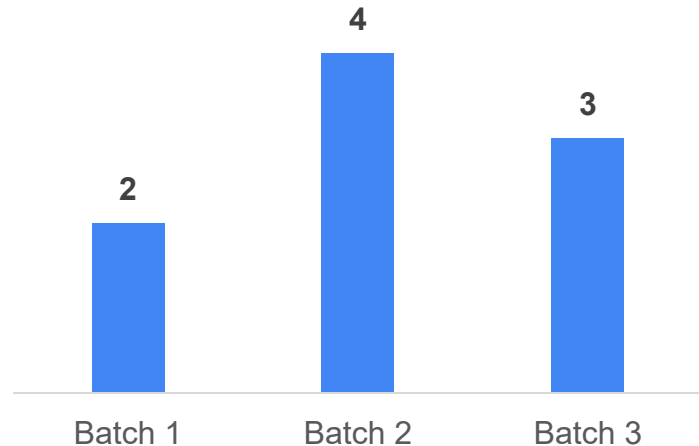

RIIM Competition: Zero Hunger Theme

→ Focus Area: Policy and Social Humanities

Total Research Funding:
Rp 2,576,500,000

Total Project:
9 projects

Total Project Based on Funding
Batch