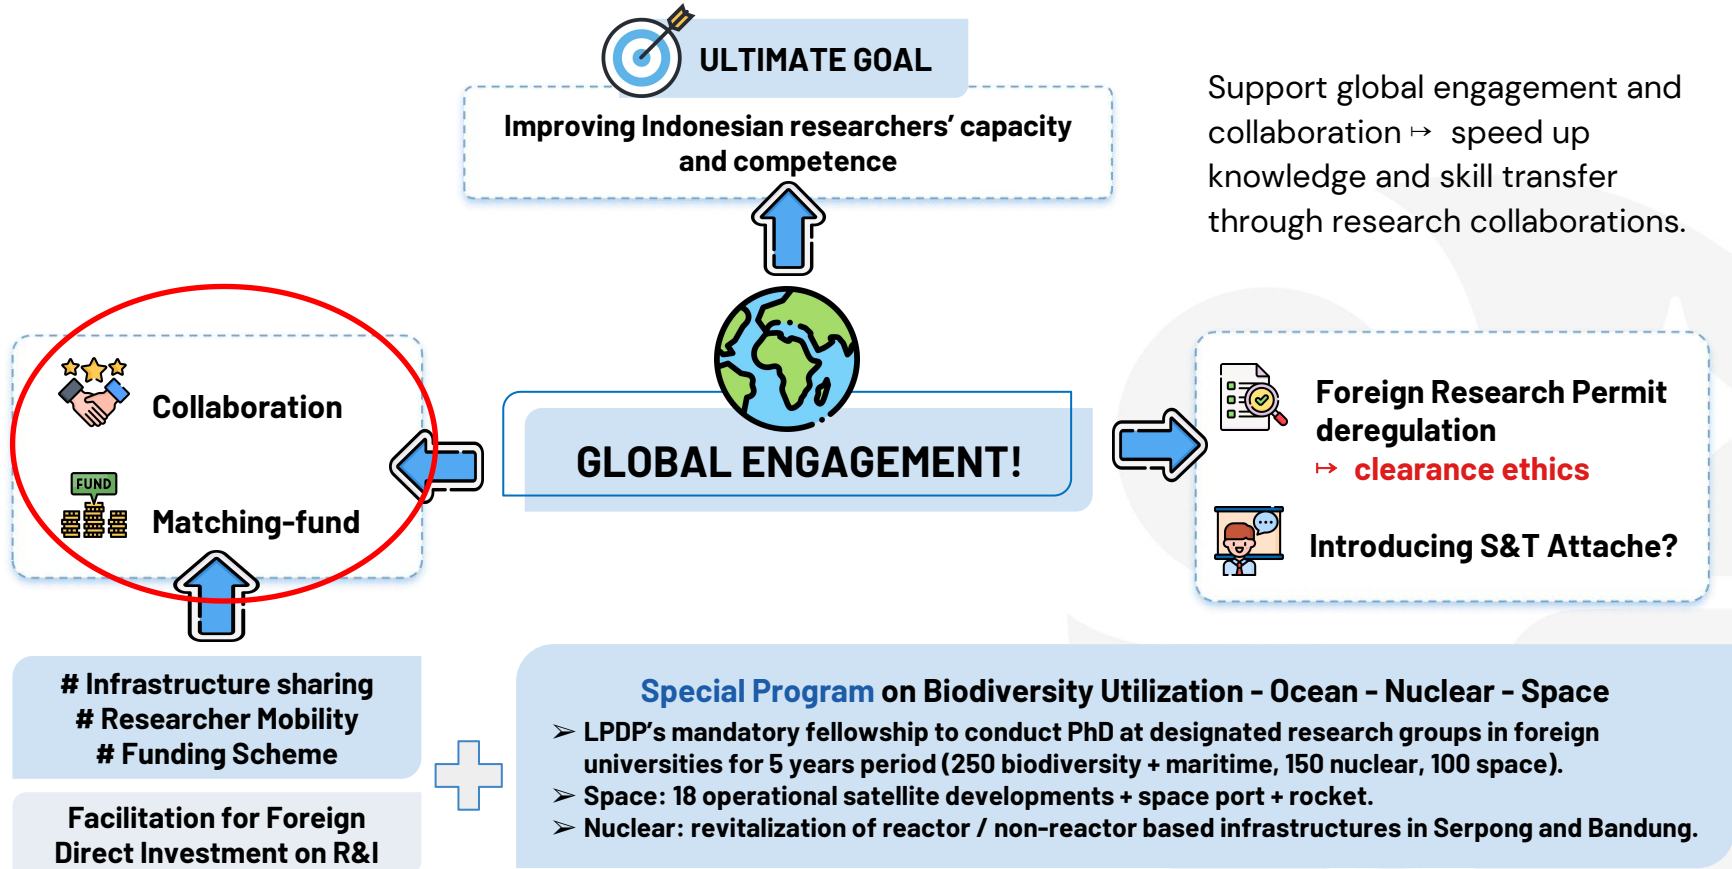

HOW TO TAKE THE ADVANTAGE OF BRIN's SCHEMES?

Support global engagement and collaboration → speed up knowledge and skill transfer through research collaborations.