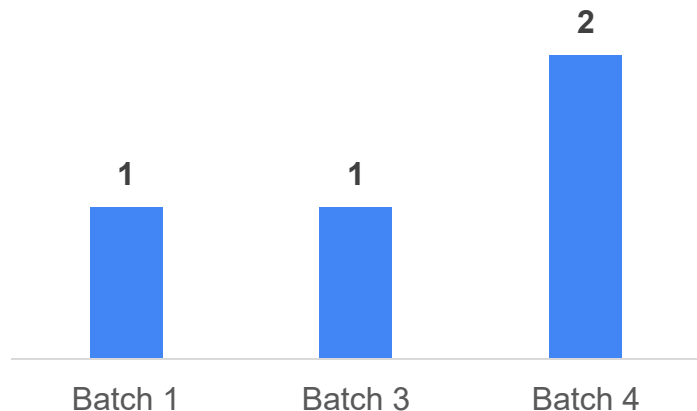

Total Project Based on
Research Time Period

RIIM Competition: Zero Hunger Theme

→ Focus Area: Multidisciplinary

Total Research Funding:
Rp 956,600,000

Total Project:
4 projects

Total Project Based on Funding Batch