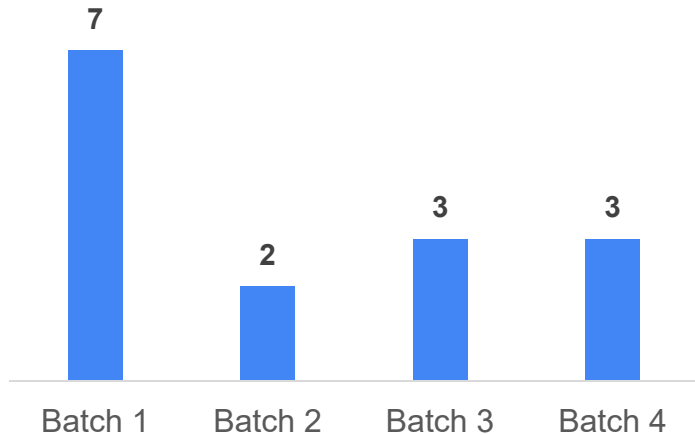

RIIM Competition: Zero Hunger Theme

→ Focus Area: Food

Total Research Funding:
Rp 7,408,100,000

Total Project:
15 projects

Total Project Based on Funding Batch