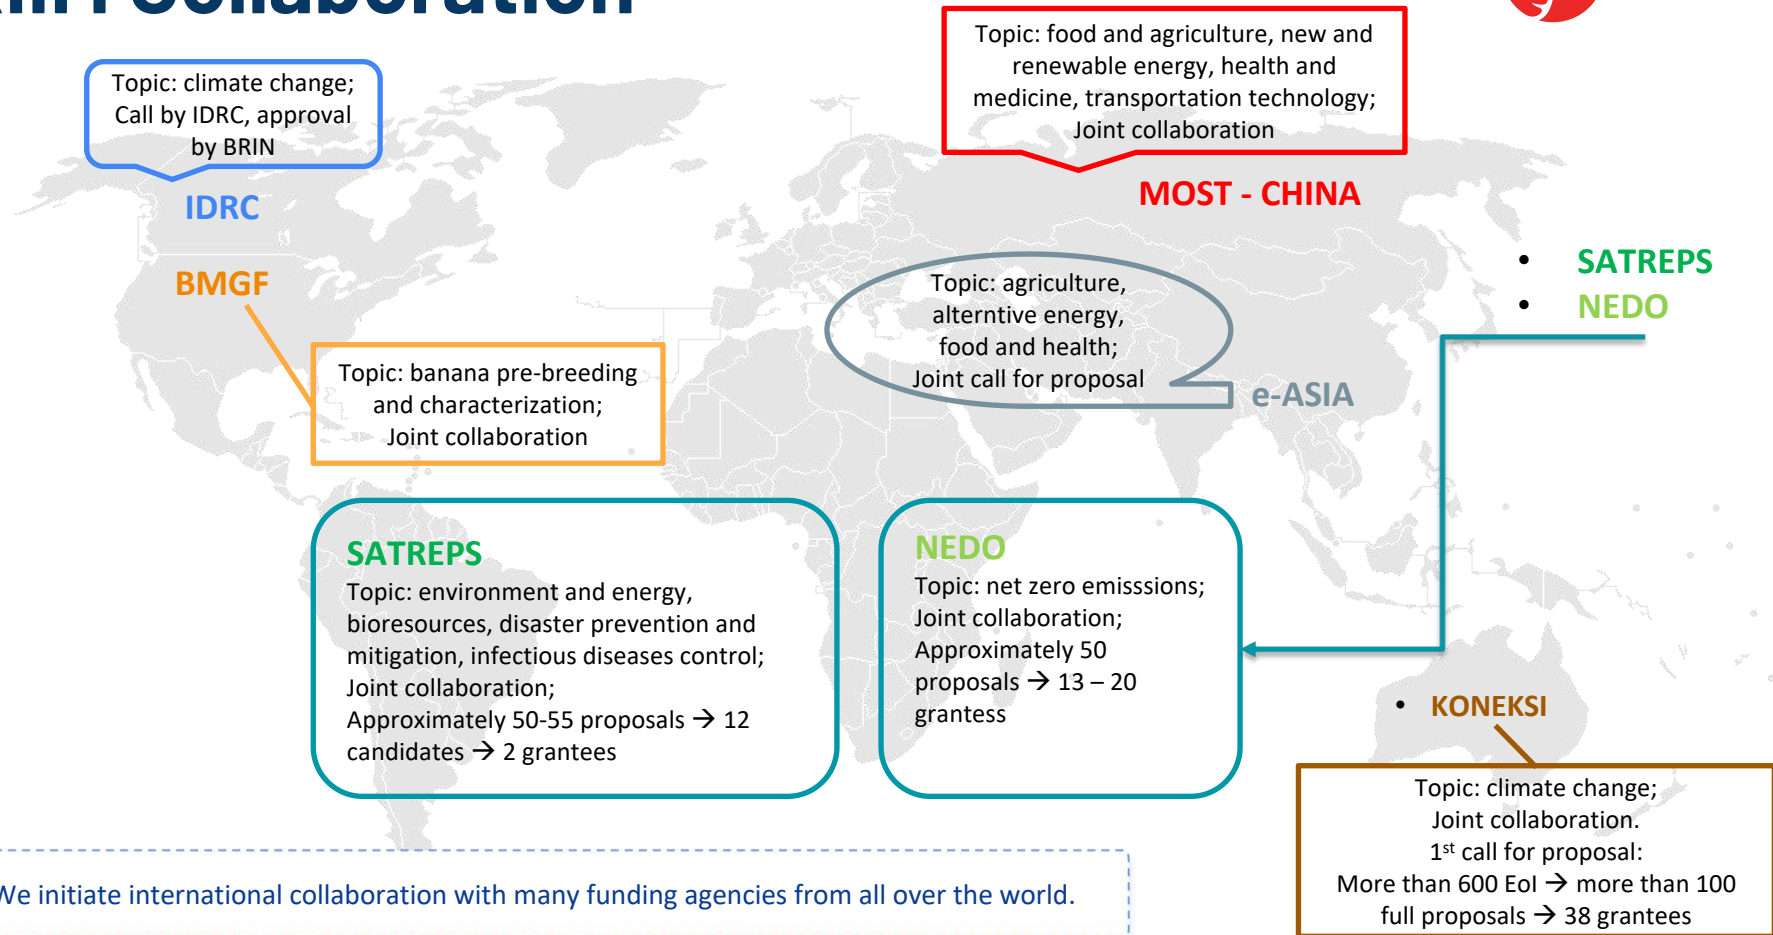

RIIM Collaboration

We initiate international collaboration with many funding agencies from all over the world.