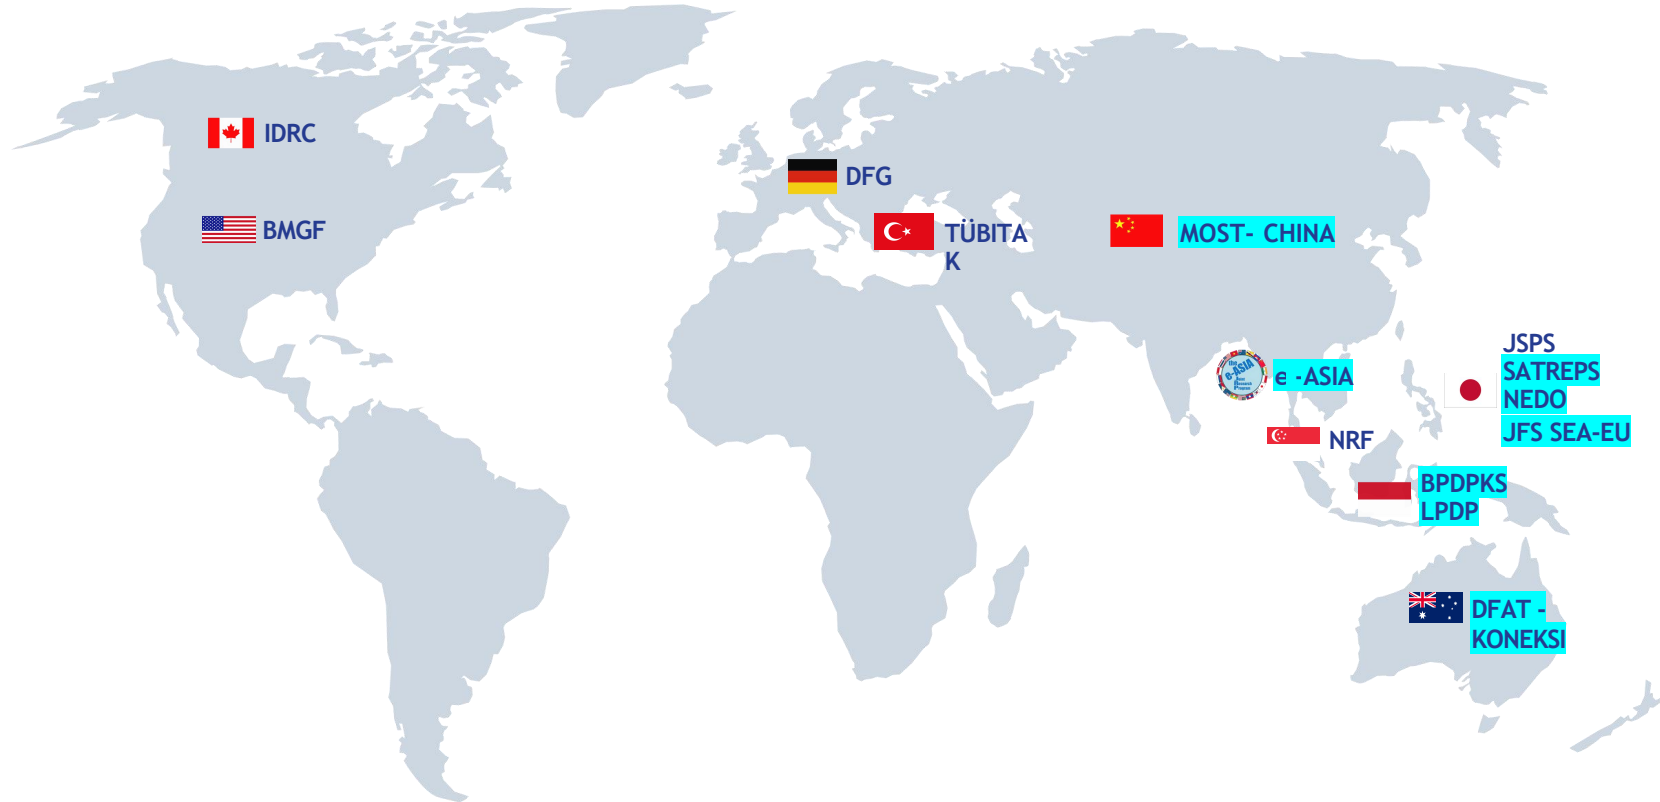

Collaboration Map

We initiate international collaboration with many funding agencies from all over the world.