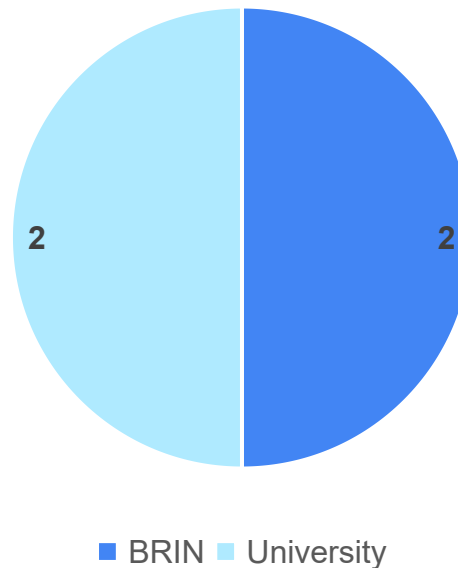

Total Project Based on Institution