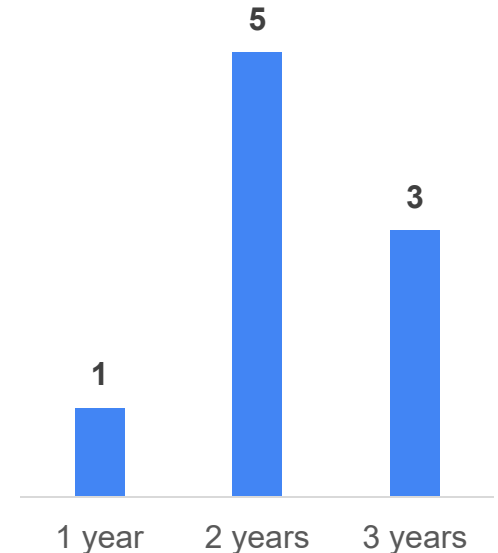

Total Project Based on
Research Time Period