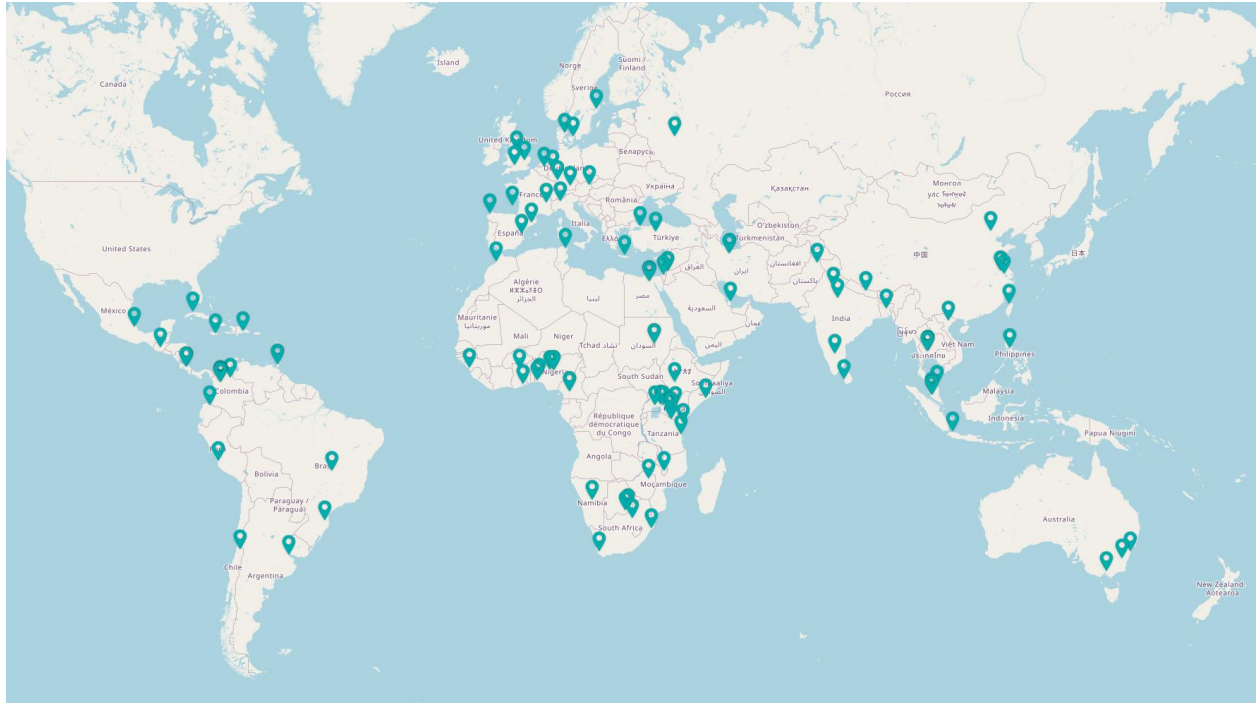

WAITRO FULL MEMBERS

The World Association of Industrial and Technological Research Organizations is an independent, non-governmental and not-for-profit association that brings together science, technology and innovation stakeholders, including research and technology organizations and research universities to connect, partner, share, inspire, and multiply their contributions to solve global challenges and contribute to the UN Sustainable Development Goals.