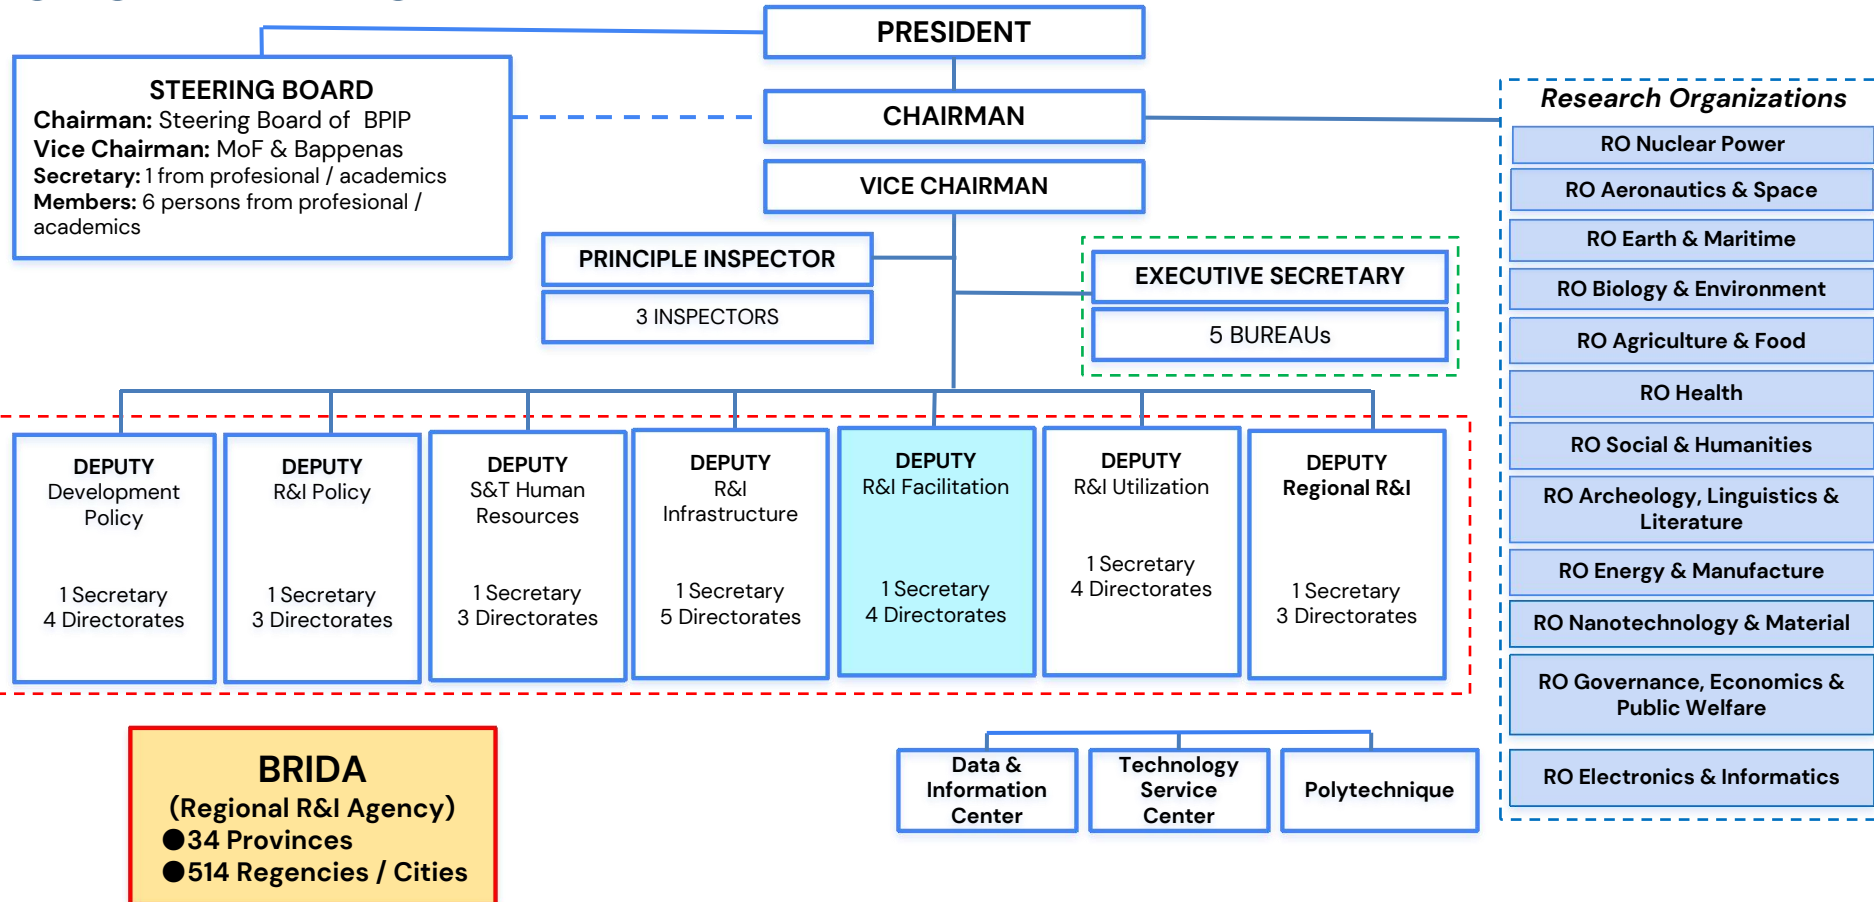

BRIN

BADAN RISET
DAN INOVASI NASIONAL

WAITRO SDG2 WORKGROUP WEBINAR
Harvesting Global Solutions: Uniting for Zero Hunger
Research Collaborations and Funding Opportunities
14 December 2023

Introduction to BRIN's Supportive Initiatives on International Collaboration: Research and Innovation Funding

Ajeng Arum Sari

Directorate of Research and Innovation Funding

ORGANIZATION

Source: Perpres 78/2021 tentang BRIN, Peraturan BRIN 1/2021 tentang OTK BRIN

INTRODUCTION

BRIN's Job and Function

1. Supporting evidence/science-based development policies: Ministries/Agencies and Local Government
2. Strengthening the national research and innovation ecosystem as a funding agency
3. As the executing agency for research and innovation activities