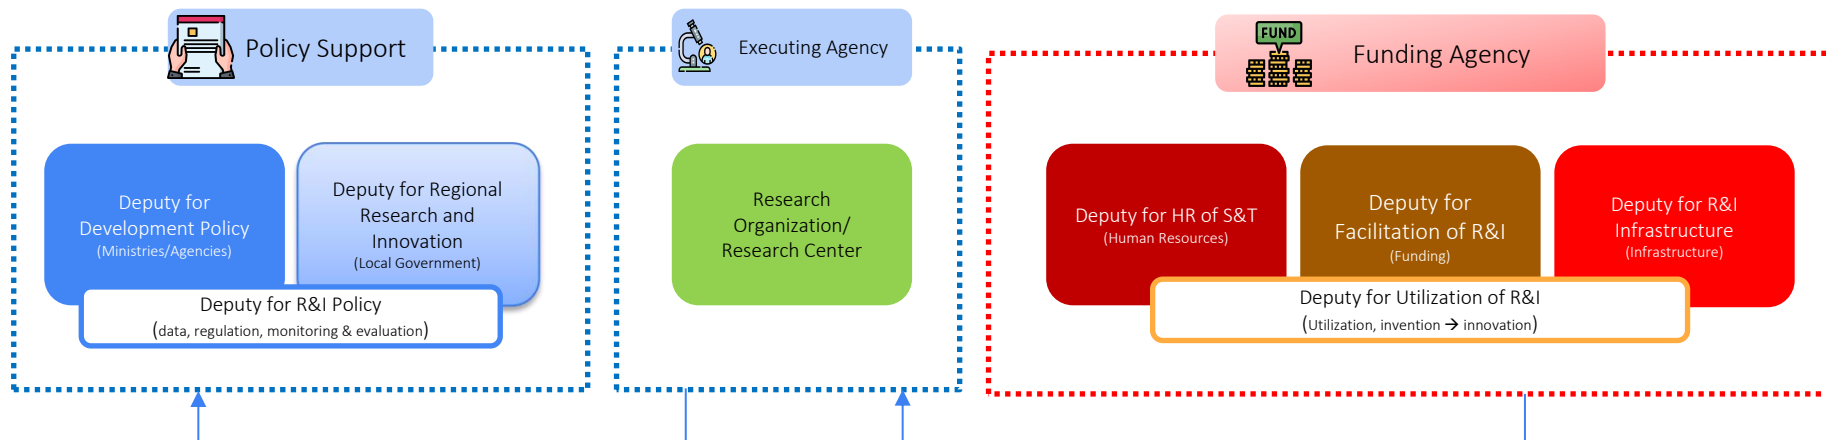

BRIN

BADAN RISET
DAN INOVASI NASIONAL

WAITRO SDG2 WORKGROUP WEBINAR
Harvesting Global Solutions: Uniting for Zero Hunger
Research Collaborations and Funding Opportunities
14 December 2023

Introduction to BRIN's Supportive Initiatives on International Collaboration: Research and Innovation Funding

Ajeng Arum Sari

Directorate of Research and Innovation Funding

ORGANIZATION

Source: Perpres 78/2021 tentang BRIN, Peraturan BRIN 1/2021 tentang OTK BRIN

INTRODUCTION

BRIN's Job and Function

1. Supporting evidence/science-based development policies: Ministries/Agencies and Local Government
2. Strengthening the national research and innovation ecosystem as a funding agency
3. As the executing agency for research and innovation activities

WAITRO FULL MEMBERS

The World Association of Industrial and Technological Research Organizations is an independent, non-governmental and not-for-profit association that brings together science, technology and innovation stakeholders, including research and technology organizations and research universities to connect, partner, share, inspire, and multiply their contributions to solve global challenges and contribute to the UN Sustainable Development Goals.